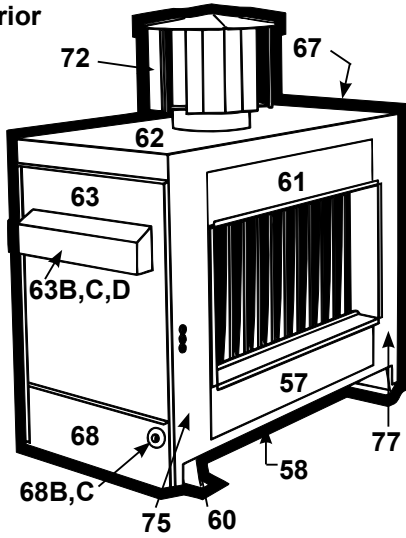

RG Cabinet and Flue Box Parts - Same parts apply to RG duct furnaces in packaged Model Series RGB and Series RGL (Quantities listed are per furnace section.)

Basic Exterior Parts for Model RG

Flue Collection Box for Basic Model RG Furnace

Flue Restrictors - Codes 56 & 81

See Codes 56 & 81 below for type and size. For application by unit size, see Code 56 or 81 in the table below.

Codes 56 and 81 - Flue Restrictors by Type & Size

P/N	Type	Size	P/N	Type	Size
15584	S	6-7/16 x 6-7/16	89209	D	6-3/8 x 6-3/8
86440	D	5-5/8 x 5-5/8	89210	S	3 x 7-1/2
86454	D	7 x 7	89211	S	4-3/4 x 4-7/16
86479	S	1-3/4 x 5-3/4	89212	D	7-3/4 x 7-3/4
86485	D	6-1/4 x 6-1/4	89213	S	8-5/8 x 8-5/8
86488	S	8 x 8	136738	D	3-3/8 x 3-3/8
86490	S	4-7/8 x 11-3/4	136739	S	5 x 1-1/2
86492	S	4-1/4 x 4-1/4	136740	D	5-1/8 x 5-1/8
86493	D	6 x 6	136741	D	4-13/16 x 4-13/16
86495	S	8-1/2 x 8-1/2	136742	D	4-1/2 x 4-1/2
86496	S	4-3/4 x 4-3/4	136743	D	4-5/8 x 4-5/8
86497	D	7-3/8 x 7-3/8	136744	D	4-1/4 x 4-1/4
86498	S	9 x 9	136745	D	6-3/8 x 6-3/8
89205	D	5-3/4 x 5-3/4	136746	D	6-1/8 x 6-1/8
89206	S	3-5/8 x 7-1/2	136747	D	9-1/8 x 9-1/8
89208	D	6-7/8 x 6-7/8			

Gray Sealant (3M 900 Duct Sealer Fast Bond), P/N 100117

Cabinet Connector & Filler Parts for Multiple Furnaces - Model RGL						
RGL Size	400	500/600	700	800	1050	1200
Top Filler	--	(1)	105631		(2)	105631
Side Filler	--	(2)	105632		(4)	105632
Top & Btm Duct Connector	--	(2)	106338	(2)	106340	(2)
Side Duct Connector	--	(2)	106395		(4)	106395