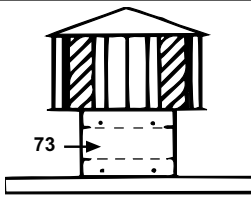

Code 73 - Vent Cap Extension

Furnace			73 - Extension	
Model	Sizes	Series	Height	P/N
RG, HRG	300, 350, 400	Prior to Series 8 & Series 8	12"	20524
CRG, HCRG	350	Prior to Series 8 & Series 8	12"	20524
	400	Series 8*	*12"	20524

*Prior to Series 8, height was 7-1/4"; part is no longer available.

Code	Description	RGL Sizes		Qty	500										600		700, 1050		400, 800, 1200	
		RG/RGB	HRG		75	100	125	150	175	200	225	250	300	350	400	400	800			
51	Flue Collection Box Assembly	RG, HRG - All	1	136749	136750	86437	136751	136752	136753	136754	136755	136756	136757	86470						
		CRG, HCRG - All	1	86476	86478	86480	--	86482	--	89207	86484	86486	86487	86489						
52	Collection Box Side Gasket Strip		2	62933																
53	Collection Box Front and Rear Gasket Strip		2	62921	62922	62924	62926	62928	62930	62932										
55	Flue Collar Assembly		1	103786	103788	12014	12015													
56	Flue Restrictor - See Type and Size in chart above.	RG, HRG Series 8**	1	136738	136739	86440	136740	136741	86493	136742	86493	86454	--	--						
		CRG, HCRG - All	1	86492	86479	89205	--	89206	--	89208	89209	89210	86488	86490						
57	Bottom Front & Rear Panel (Sizes 75-100 include insulation)		2	103644	100037	100038	100039	100040	100041	100042										
58	Heater Bottom Pan	Aluminized	1	100000	100001	100002	100003	100004	100005											
		409 Stainless	1	104925	104926	104925	104926	104927	104928	104929	104930									
60	Heater Mounting Rail		2	100126																
61	Top Front and Rear Panel (Sizes 75-100 include insulation)		2	103645	100030	100031	100032	100033	100034	100035										
62	Casing Top Assembly (include insulation)		1	103652	103653	103654	103655	103656	*103657	103658	103659									
63	Heater Upper Left Side Panel Assembly (includes Codes 63A, 63B, 63C, & 63D)		1	103646	103647															
63A	Heater Left Side Panel		1	100116																
63B	Left Side Combustion Air Inlet Screen		1	--	--	--				148396										
63C	Left & Right Side Combustion Air Inlet Shield		1	110697																
63D	Left & Right Side Combustion Air Inlet Angle		1	12649					10850											
67	Heater Right Side Panel Assembly (includes Codes 67A-C, 63C-D)		1	103648					103649											
67A	Heater Right Side Panel		1	100111																
67B	Right Side Combustion Air Inlet Screen		1	--	--	--				148396										
67C	Heater Right Side Panel Handle		1	100112